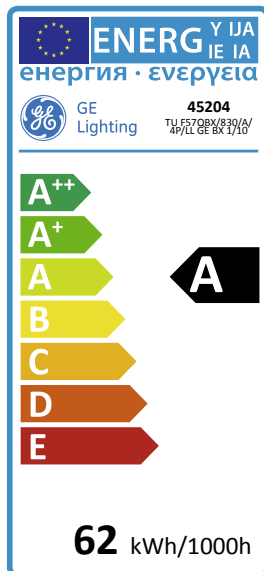

GE
Lighting

62
kWh/1000h

A
energy class

75
lumens/watt

Biax™ Q/E LongLast™ 4-pin TU F57QBX/830/A/4P/LL GE BX 1/10 45204

Product information

The Biax™ Q/E, is a high output compact fluorescent lamp designed to fulfill customers' demand for higher lumen packages. The ultra compact energy saving Biax™ Q/E lamps with amalgam technology extend the application space of the innovative quadruple tube design. They can be used both in enclosed luminaires and outdoor applications without significant light loss. Amalgam technology makes the Biax™ Q/E lamps suitable for use in any burning position with the same light output. The Biax™ Q/E lamps with a 4-pin electrical connection and without an internal starter are designed for high-frequency electronic ballasts. Quadruple biaxial tubes

Application areas

Office

Industrial

WORLDWIDE PARTNER

Product data

Product Code	45204
Bulb Shape	Oct plug-in
Bulb maximum overall diameter [mm]	58.3
Maximum Overall Length [mm]	180.7
Net weight per piece [g]	164
Gross weight per piece [g]	205
Operating position	U - Universal
Mercury Content [mg]	3
UV radiance	exempt
Brand	General Electric (GE)
Cap/Base	GX24q-5

Performance data

Colour Code	830
Weighted energy consumption [kWh/1000h]	61.6
Energy efficiency class (EEC)	A
Rated Life [h]	20000
Rated median life on electronic (HF / ECG) ballast on IEC 20000 12-hour cycle	
Rated median life on electronic (HF / ECG) ballast on IEC 17000 3-hour cycle	
Nominal correlated colour temperature (CCT) [K]	3000
Nominal lumens [lm]	4300
Colour Rendering Index (CRI) [Ra]	82

Electrical data

Operating Temperature (MIN) [°C]	-15
Starting ambient temperature range	-15
Dimming Capability	Yes
Nominal power [W]	57
Nominal lamp voltage [V]	175

Logistic data

DUN Code	10043168452042
EAN Code	0043168452045
Pack Quantity	10
Layer quantity	200 EUR, 260 UK
Layer quantity EUR	200
Layer quantity UK	260
Pallet quantity EUR (PC)	800
Pallet quantity UK (PC)	1040
Outer case size	311 x 131 x 204 (mm)
Product status	Available