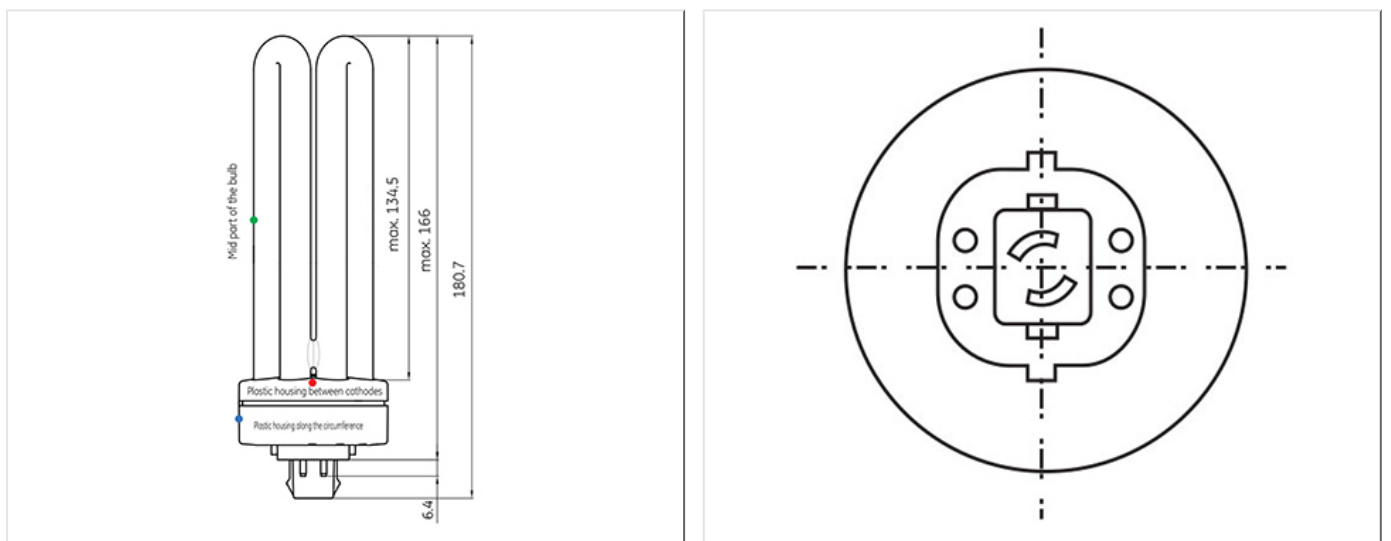

Electrical data

Operating Temperature (MIN) [°C]	-15
Starting ambient temperature range	-15
Dimming Capability	Yes
Nominal power [W]	57
Nominal lamp voltage [V]	175

Logistic data

DUN Code	10043168452042
EAN Code	0043168452045
Pack Quantity	10
Layer quantity	200 EUR, 260 UK
Layer quantity EUR	200
Layer quantity UK	260
Pallet quantity EUR (PC)	800
Pallet quantity UK (PC)	1040
Outer case size	311 x 131 x 204 (mm)
Product status	Available

Technical drawing