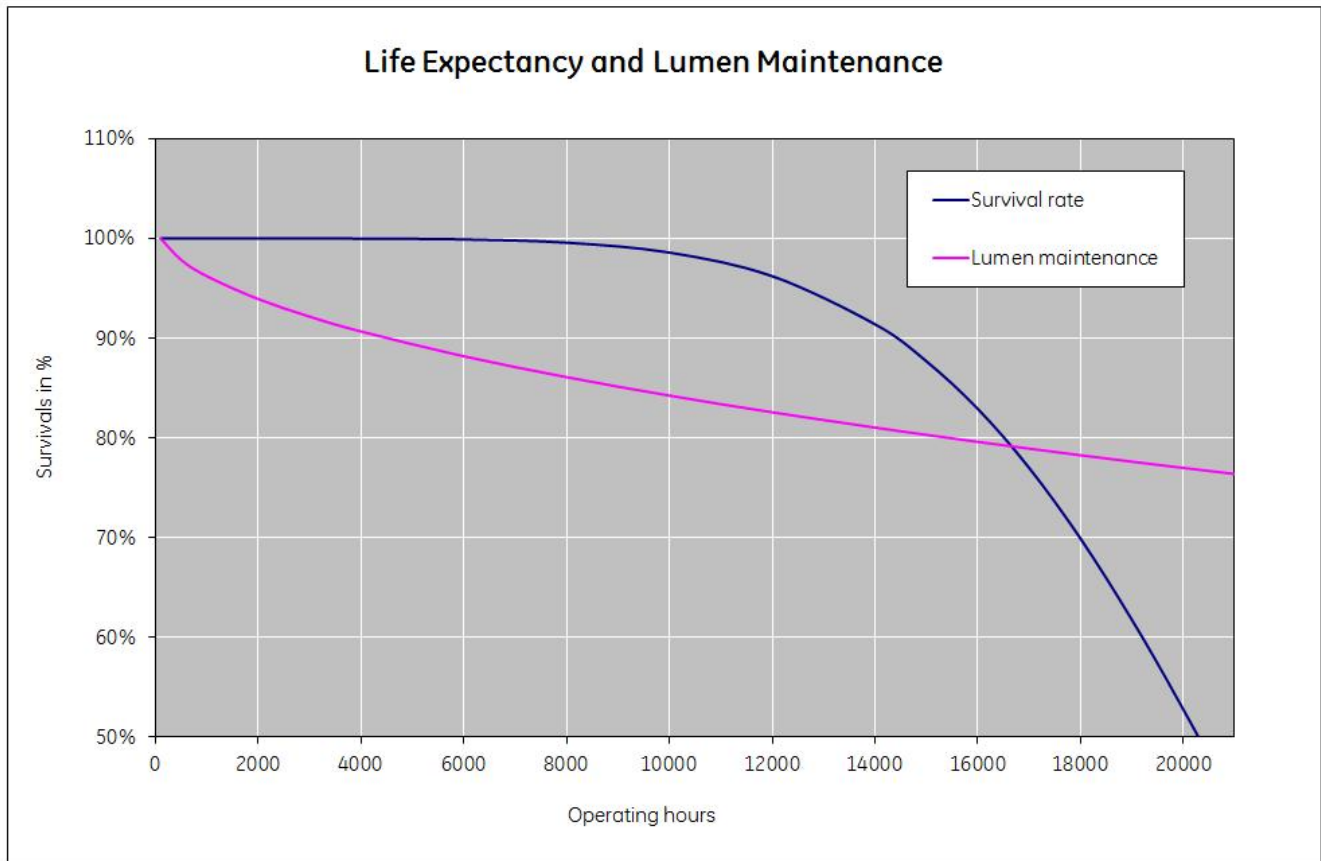

Survival data

Downloads & Links

[Go to the catalog site (HTTP)](#)

[CFL Non-Integrated Spectrum Catalogue (PDF)](#)

[Biax™ LongLast™ Lamps Brochure (PDF)](#)

[Biax™ Q/E Lamps Data sheet (PDF)](#)

[Lighting design tools & calculators (HTTP)](#)

[Disposing and Cleaning of CFL Lamps (HTTP)](#)

[Certificate for the Quality Management System of GE Lighting EMEA (PDF)](#)

[Certificate for the Environmental Management System of GE Lighting EMEA (PDF)](#)